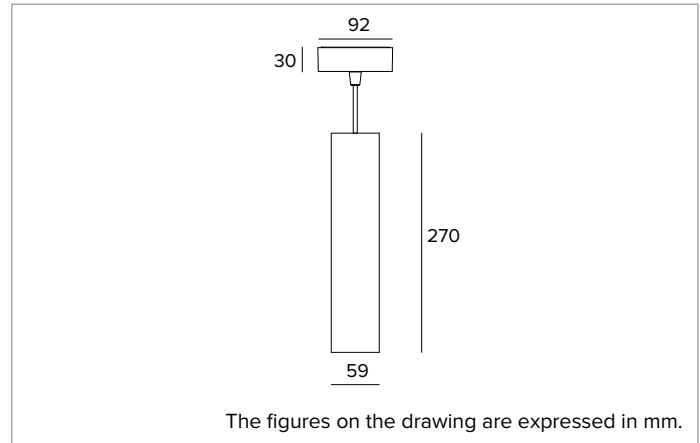

1T9806EL | LABEL 6 - Suspension

LED suspension fixture for direct light emission powered by mains voltage

	3000K	H(m)	D(m)	Emax(lx)		
	Ra90		35°			
Fixture Power	10W	1	0.63	2316		
Source Flux	1182lm	2	1.26	579		
Fixture Flux	865lm	3	1.89	257		
Efficacy	91lm/W	4	2.51	145		
TS1986	Imax=1959cd/klm	Imax	2316cd	5	3.14	93

Optic: REFLECTOR

Beam angles: FL

Optical efficiency: 73%

Fixture flux: 865lm

Luminous efficacy: 91lm/W

Photobiological safety: Compliant with RG1 low risk group

MECHANICAL CHARACTERISTICS

Cylindrical body in aluminum obtained through extrusion machining process and coated with powder paint.

Colour and finish: Plaster white

Dimensions: D=59mm

Weight: 1.1Kg

Degree of protection: IP20

ELECTRICAL CHARACTERISTICS

Electronic ON-OFF version with the power supply integrated in the body of the fixture. Luminaire compliant with EN 60598-2-22 for power supply from a centralised emergency system CPSS (Central Power Supply System), not incorporated in the luminaire - high risk areas excluded. The default power and flux are 100% in AC and 100% in DC.